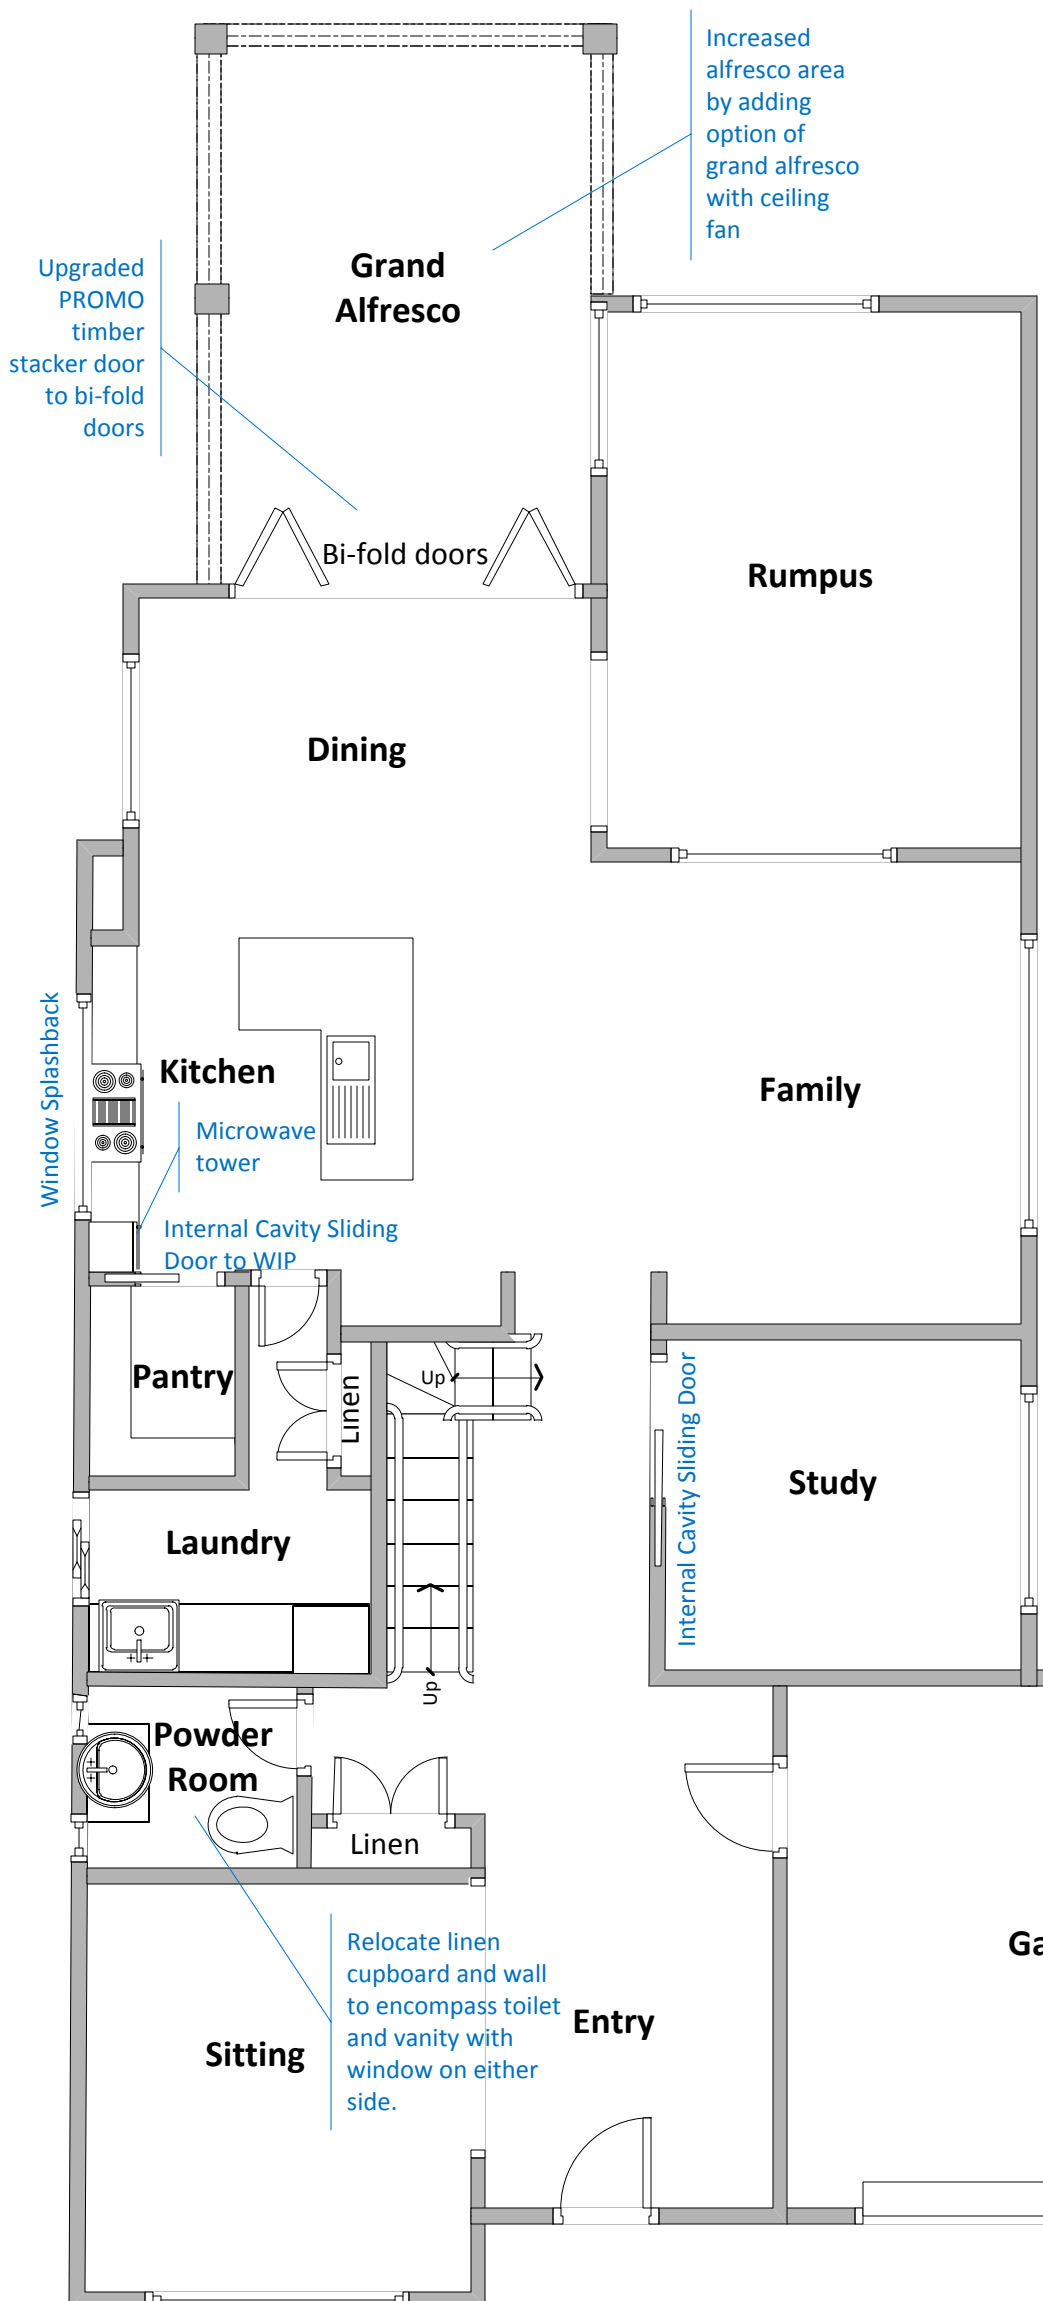

Room Dimensions	
Sitting	4.19 x 4.60m
Family	4.82 x 5.20m
Leisure	5.54 x 4.5m
Dining	4.99 x 3.71m
Study	3.90 x 3.61m
Rumpus	4.55 x 6.03m
Master Suite	5.68 x 4.52m
Bedroom 2	3.20 x 3.69m
Bedroom 3	3.35 x 4.03m
Bedroom 4	3.35 x 3.81m
Outdoor	5.02 x 6.72m

Single rear roller door

Increased garage width by 600mm.