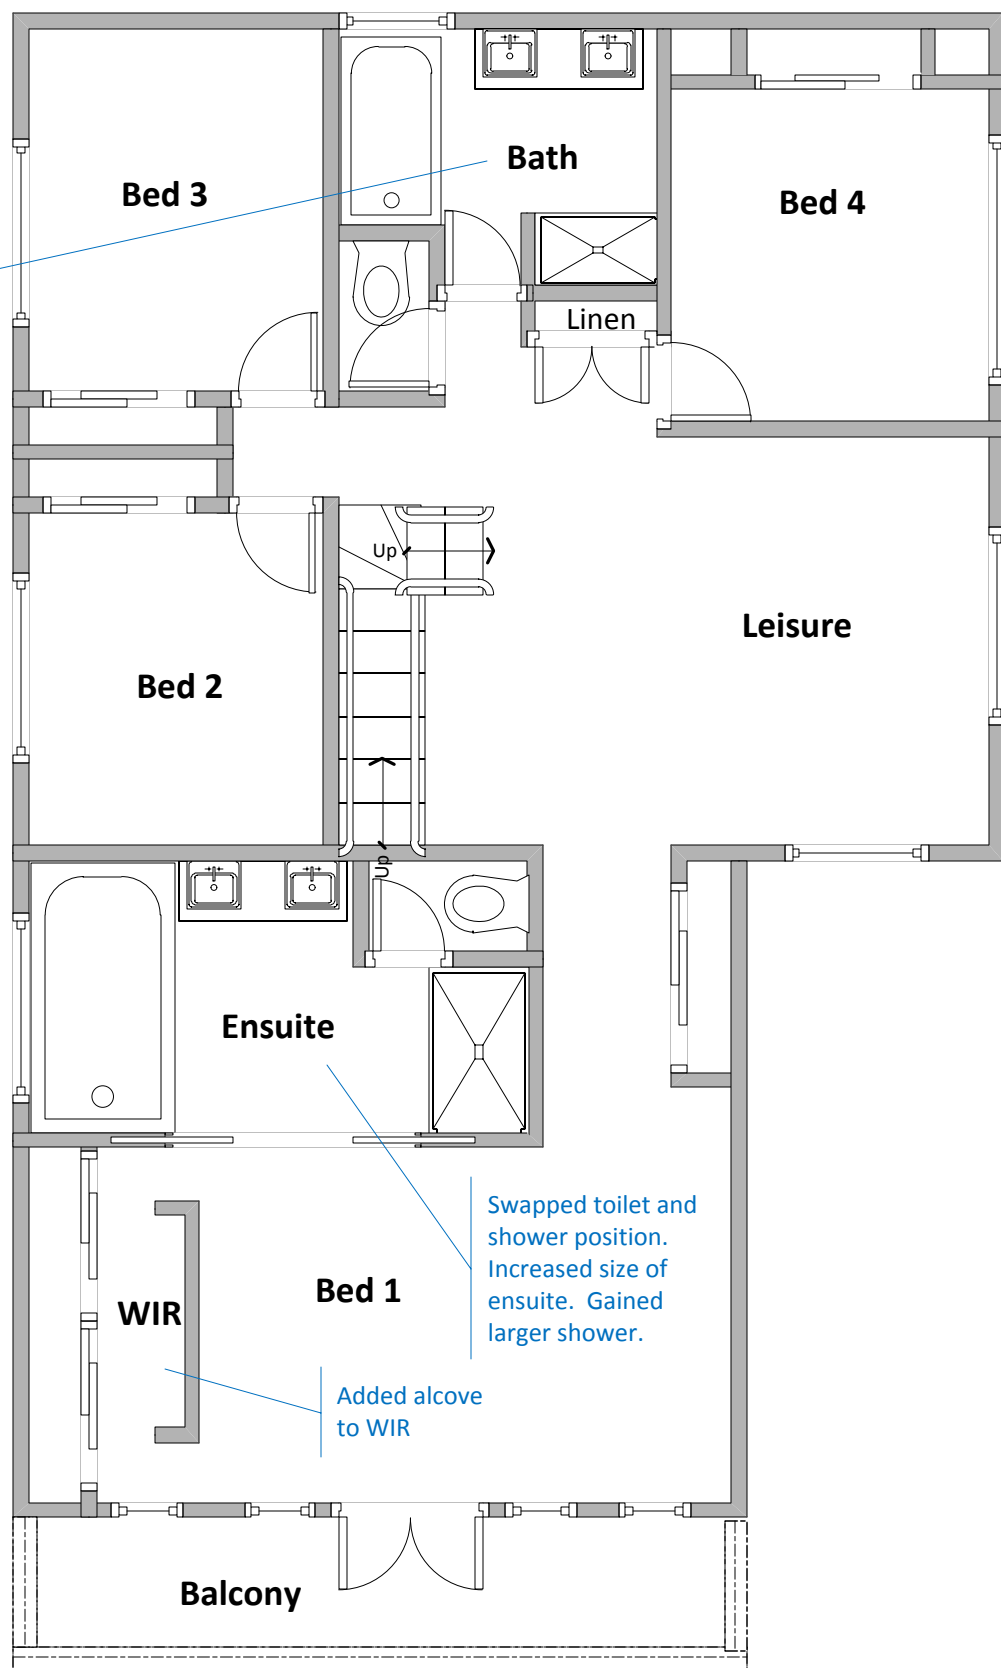

Room Dimensions	
Sitting	4.19 x 4.60m
Family	4.82 x 5.20m
Leisure	5.54 x 4.5m
Dining	4.99 x 3.71m
Study	3.90 x 3.61m
Rumpus	4.55 x 6.03m
Master Suite	5.68 x 4.52m
Bedroom 2	3.20 x 3.69m
Bedroom 3	3.35 x 4.03m
Bedroom 4	3.35 x 3.81m
Outdoor	5.02 x 6.72m

Single rear roller door

Increased garage width by 600mm.